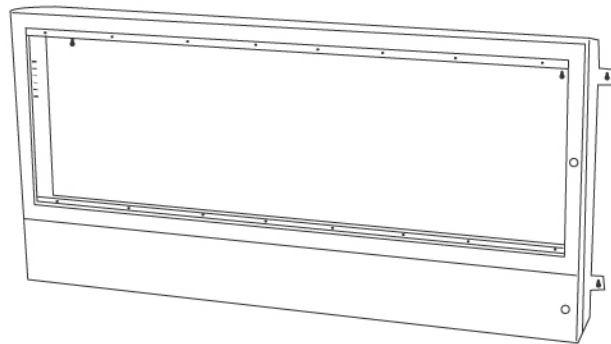

**TF-2206 ▲**  
FIREMAN INTERCOM SYSTEM

- Finished in Standard red epoxy powder paint
- Available from 3 panel through 8 panel

◀ **TP-2207**  
▶ PA RACK

- Suitable for Sound System Control
- 19" Mounting System
- Detachable side panel
- Finished in black or white epoxy powder paint
- Lockable Rear Door
- Available from 15U through 46U
- Available in 500mm and 600mm Depth
- Standard accessories including - PVC Trunking, 13AMP Power Point Channel complete with socket, Panel Mounting Member and M6 x 12mm caged nuts with screws

### 19" MOUNTING P.A. RACK

Width (mm)	1U 44.45mm Height U	Overall H (mm)	Usable H (mm)	Nos of 13AMP Socket Point	Weight (KG)	
					Depth 500mm	Depth 600mm
557	15	815	667	4	38	45
557	18	948	800	5	44	53
557	24	1215	1067	6	56	68
557	27	1348	1200	8	63	75
557	33	1615	1467	10	75	90
557	37	1793	1645	12	83	100
557	42	2015	1867	12	93	112
557	46	2193	2045	14	102	122